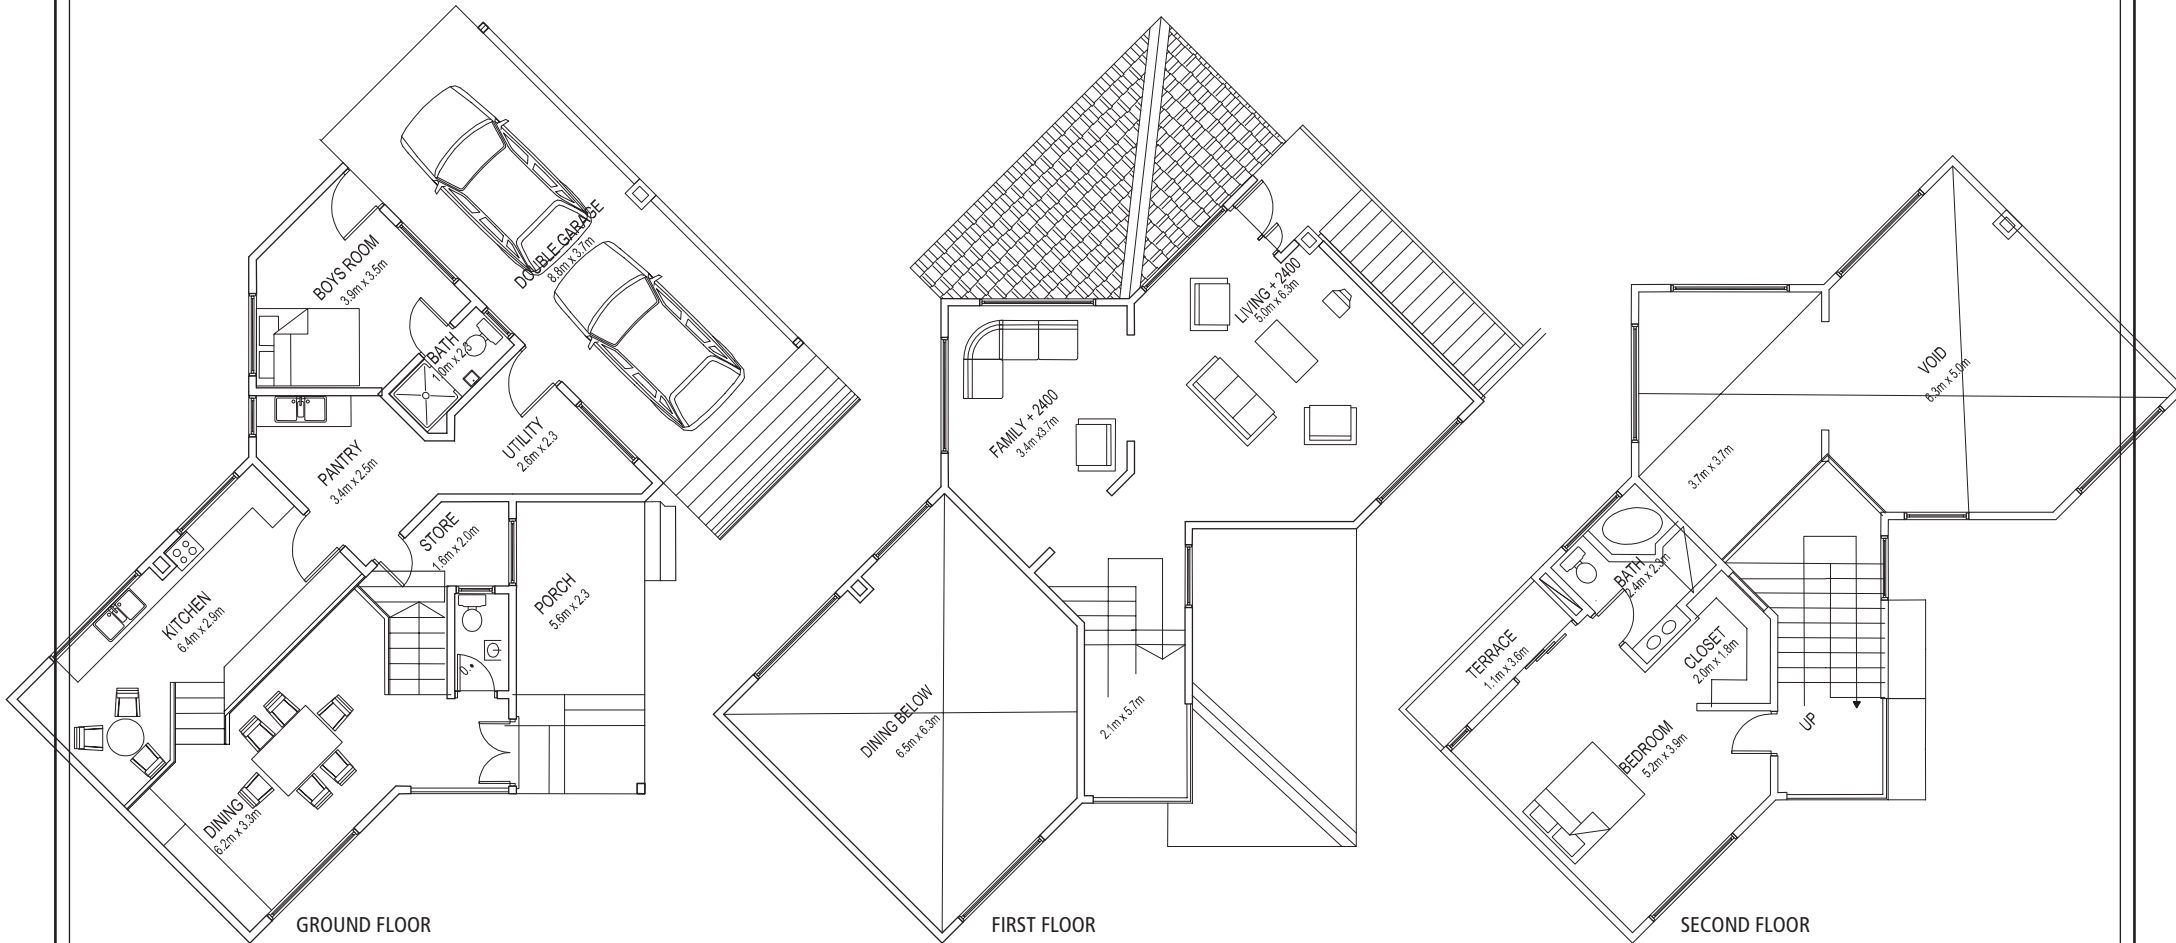

PRIMROSE PLACE

4 Bedroom semi detached town homes plus study; 398 Square metres

page 1

PRIMROSE PLACE

4 Bedroom semi detached town homes plus study; 398 Square metres

page 2